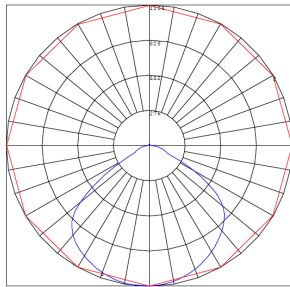

Project Name: _____

Note: _____

Type: _____

Canopy Dimension: 5.91"(W) x 1.38"(H)
Fixture Dimension: 25.69"(W) x 2.76"(H)

SUSPENDED 360° COMMERCIAL TUBE LIGHTS provide full-circle illumination with sleek, modern design, ideal for wide-area lighting in commercial spaces.

Phone: (877) 805-2252 | Fax: (877) 805-2252
www.westgatemfg.com

WG-04102022

Photometrics: ST360-2FT-MCTP-DD

BUD Rating: B1-U2-G1

Other Views:

Side View

Horizontal View

Vertical View