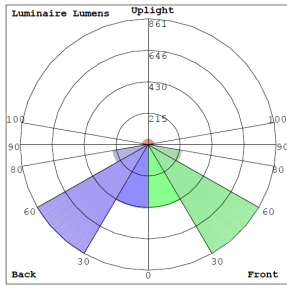

Photometrics: ST360-2FT-MCTP-DD

BUD Rating: B1-U2-G1