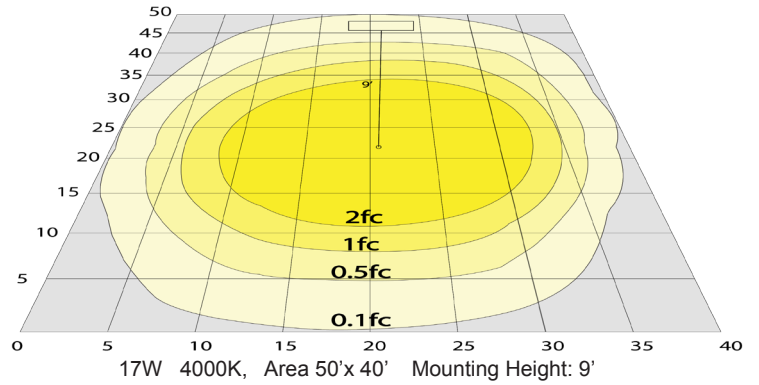

Project Name: _____

Note: _____

Type: _____

Canopy Dimension: 5.91"(W) x 1.38"(H)
Fixture Dimension: 25.69"(W) x 2.76"(H)

SUSPENDED 360° COMMERCIAL TUBE LIGHTS provide full-circle illumination with sleek, modern design, ideal for wide-area lighting in commercial spaces.

Lighting:

- Dimming: (Dual Function) Triac Dimmable at 120V & 1-10V Dimming at 120-277V
- Total Lumens: 1840LM Max.
- Color Temperatures: 2700K/3000K/3500K/4000K/5000K
- MCTP: Multi Color Temperature and Power (Selectable, the switches are inside the Canopy)
- Color Rendering Index: CRI ≥ 80
- 50,000 Hours Rated Life
- Beam Angle: 120°

Phone: (877) 805-2252 | Fax: (877) 805-2252
www.westgatemfg.com

WG-04102022

Photometrics: ST360-2FT-MCTP-DD

BUD Rating: B1-U2-G1

Other Views:

Side View

Horizontal View

Vertical View