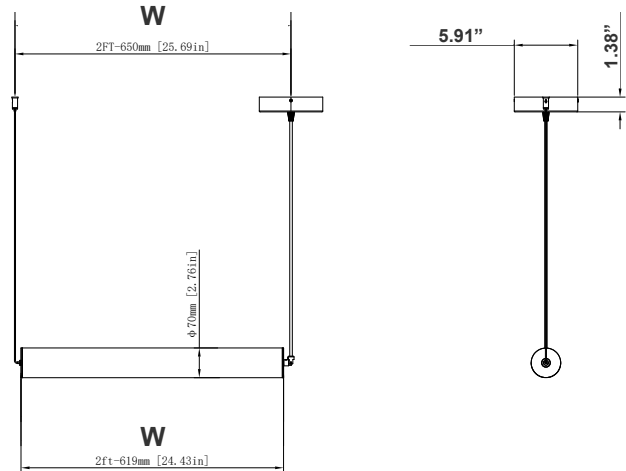

Project Name: _____

Note: _____

Type: _____

Canopy Dimension: 5.91"(W) x 1.38"(H)
Fixture Dimension: 25.69"(W) x 2.76"(H)

SUSPENDED 360° COMMERCIAL TUBE LIGHTS provide full-circle illumination with sleek, modern design, ideal for wide-area lighting in commercial spaces.

Technical Specifications

Electrical:

- Voltage: 120-277V AC 50/60Hz
- Wattage: 17W/19W/21W/23W
- Power Factor: >0.95
- LPW: 80LM/W
- Total Harmonic Distortion: ≤19 %

Mechanical:

- Aluminum Housing With Sandy Black and White Finish
- Two 10FT Adjustable Suspension Cables with Canopies Included
- Wraparound 360° PC Lens
- Operating Temperature: -22°F to +104°F
- IP20, Indoor Only
- 5-Year Warranty